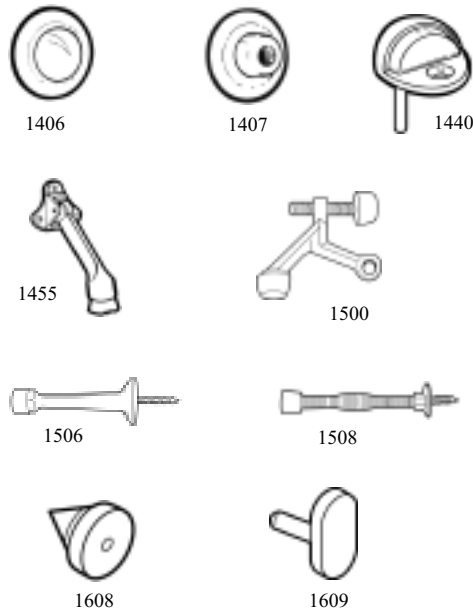

Push & Pull Plates

Don-Jo Not Stocked At IDN-Acme

Mfg#	Desc	Size	EZ #
DJPL13515 605	Display packaged pull plate	3 1/2" x 15"	068285
DJPL13515 630	Display packaged pull plate	3 1/2" x 15"	068286
DJPS13515 605	Display packaged push plate	3 1/2" x 15"	068283
DJPS13515 630	Display packaged push plate	3 1/2" x 15"	068284
DJ71 10B	Push plate	4" x 16"	044393
DJ71 28	Push plate	4" x 16"	029783
DJ71 3	Push plate	4" x 16"	029782
DJ7110 10B	Pull plate	4" x 16"	044394
DJ7110 28	Pull plate	4" x 16"	029778
DJ7110 3	Pull plate	4" x 16"	029776

Strikes

Mfg#	Desc	Size	EZ #
DJST161 605	Standard ANSI	4 7/8" x 1 1/4"	075190
DJST161 613	Standard ANSI	4 7/8" x 1 1/4"	075189
DJST161 626	Standard ANSI	4 7/8" x 1 1/4"	075191
DJTS100BP	Thimble strike (brass)	1" diameter	074978
DJTS100CP	Thimble strike (chrome)	1" diameter	066161
DJ2SS	Key-in-knob security strike	4 7/8" x 1 1/4"	003231

Roller Latch T-Strike

Mfg # DJ1702 605	EZ # 075171
Mfg # DJ1702 613	EZ # 075172
Mfg # DJ1702 626	EZ # 075173

Size:
3 3/8" x 1"

Strike:
1 3/4" x 2 3/4"

Kick Plate

Size: 8" x 34"
Mfg # DJ90 605 EZ # 075192
Mfg # DJ90 628 EZ # 075193

Scar Plates

Converts 2 3/8" to 2 3/4" backset

- Mfg # DJSP135 605 EZ # 068290
- Mfg # DJSP135 630 EZ # 068291

Elbow Catch

- Mfg # DJ1590 605 EZ # 074791

Decals

- Mfg # DJDD1 EZ # 075186
Color: Black on clear Size: 1 1/2" x 24"
- Mfg # DJDD3 EZ # 075188
Color: Black on clear Size: 1 1/2" x 24"