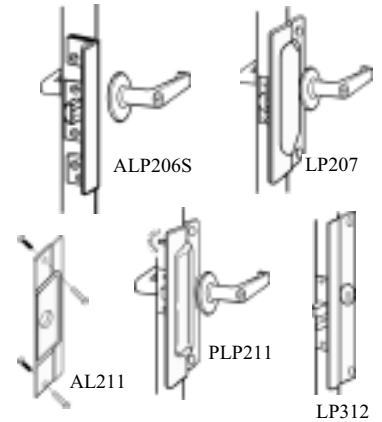

Stops, Holders & Bumpers

Mfg#	Desc	EZ #
DJ1406 605	Convex wall bumper	074779
DJ1406 613	Convex wall bumper	075161
DJ1406 626	Convex wall bumper	074367
DJ1407 605	Concave wall bumper	074780
DJ1407 613	Concave wall bumper	075160
DJ1407 626	Concave wall bumper	074368
DJ1440 605	Low style floor stop	074781
DJ1440 613	Low style floor stop	075162
DJ1440 626	Low style floor stop	074369
DJ1455 605	4" door holder	075163
DJ1455 626	4" door holder	075164
DJ1468	Replacement tip for 1455	074374
DJ1500 605	Hinge stop	075167
DJ1506 605	3 1/4" rigid base stop	075168
DJ1506 626	3 1/4" rigid base stop	075169
DJ1508 605	3" spring stop	075170
DJ1608	Metal door silencer	075165
DJ1609	Wood door silencer	075166

Roller Latch T-Strike

Mfg # DJ1702 605	EZ # 075171
Mfg # DJ1702 613	EZ # 075172
Mfg # DJ1702 626	EZ # 075173

Size:
3 3/8" x 1"

Strike:
1 3/4" x 2 3/4"

Kick Plate

Size: 8" x 34"
Mfg # DJ90 605 EZ # 075192
Mfg # DJ90 628 EZ # 075193

Latch Protectors

Don-Jo Not Stocked At IDN-Acme

Mfg#	Desc	Size	EZ #
DJAL211DU	Outswing alum. ent. doors	3 1/2" x 12"	026248
DJBLP207DU	Key-in-lever locks with up to 3 1/2" escutcheon	3 1/4" x 7"	075176
DJBLP207SL	Key-in-lever locks with up to 3 1/2" escutcheon	3 1/4" x 7"	075180
DJLP207DU	Key-in-knob locks on outswinging doors	2 3/4" x 7"	003188
DJLP211DU	Outswinging doors, completely covers strike plate	3" x 11"	003193
DJLP312DU	Adams Rite lock for outswinging doors	2 5/8" x 12"	003200
DJLP312SL	Adams Rite lock for outswinging doors	2 5/8" x 12"	003201
DJPLP211 626	Pin latch protectors for outswinging doors	3" x 11"	075182
DJPLP211BP	Pin latch protectors for outswinging doors	3" x 11"	029480
DJPLP211DU	Pin latch protectors for outswinging doors	3" x 11"	065946

AR-335 Filler Plate

Allows for use of grade 1 key-in-levers on 1 3/8" door

- Mfg # DJAR335 630 EZ # 075185
- Mfg # DJAR335 605 EZ # 050060
- Mfg # DJAR335 613 EZ # 075187

BF-161 Filler Plate

Cover up to 2 1/8" hole