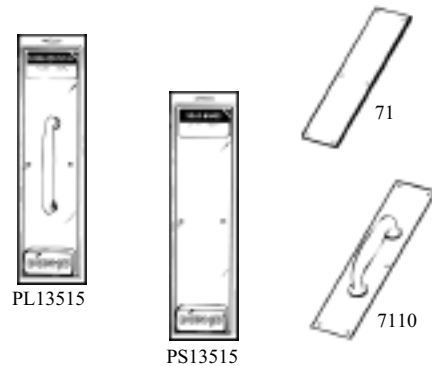

Push & Pull Plates

Don-Jo Not Stocked At IDN-Acme

Mfg#	Desc	Size	EZ #
DJPL13515 605	Display packaged pull plate	3 1/2" x 15"	068285
DJPL13515 630	Display packaged pull plate	3 1/2" x 15"	068286
DJPS13515 605	Display packaged push plate	3 1/2" x 15"	068283
DJPS13515 630	Display packaged push plate	3 1/2" x 15"	068284
DJ71 10B	Push plate	4" x 16"	044393
DJ71 28	Push plate	4" x 16"	029783
DJ71 3	Push plate	4" x 16"	029782
DJ7110 10B	Pull plate	4" x 16"	044394
DJ7110 28	Pull plate	4" x 16"	029778
DJ7110 3	Pull plate	4" x 16"	029776

Strikes

Mfg#	Desc	Size	EZ #
DJST161 605	Standard ANSI	4 7/8" x 1 1/4"	075190
DJST161 613	Standard ANSI	4 7/8" x 1 1/4"	075189
DJST161 626	Standard ANSI	4 7/8" x 1 1/4"	075191
DJTS100BP	Thimble strike (brass)	1" diameter	074978
DJTS100CP	Thimble strike (chrome)	1" diameter	066161
DJ2SS	Key-in-knob security strike	4 7/8" x 1 1/4"	003231