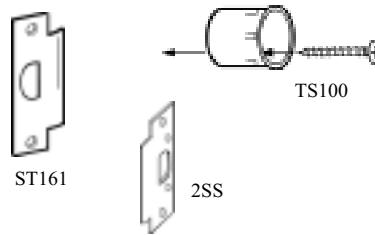

Push & Pull Plates

Don-Jo Not Stocked At IDN-Acme

Mfg#	Desc	Size	EZ #
DJPL13515 605	Display packaged pull plate	3 1/2" x 15"	068285
DJPL13515 630	Display packaged pull plate	3 1/2" x 15"	068286
DJPS13515 605	Display packaged push plate	3 1/2" x 15"	068283
DJPS13515 630	Display packaged push plate	3 1/2" x 15"	068284
DJ71 10B	Push plate	4" x 16"	044393
DJ71 28	Push plate	4" x 16"	029783
DJ71 3	Push plate	4" x 16"	029782
DJ7110 10B	Pull plate	4" x 16"	044394
DJ7110 28	Pull plate	4" x 16"	029778
DJ7110 3	Pull plate	4" x 16"	029776

Strikes

Mfg#	Desc	Size	EZ #
DJST161 605	Standard ANSI	4 7/8" x 1 1/4"	075190
DJST161 613	Standard ANSI	4 7/8" x 1 1/4"	075189
DJST161 626	Standard ANSI	4 7/8" x 1 1/4"	075191
DJTS100BP	Thimble strike (brass)	1" diameter	074978
DJTS100CP	Thimble strike (chrome)	1" diameter	066161
DJ2SS	Key-in-knob security strike	4 7/8" x 1 1/4"	003231